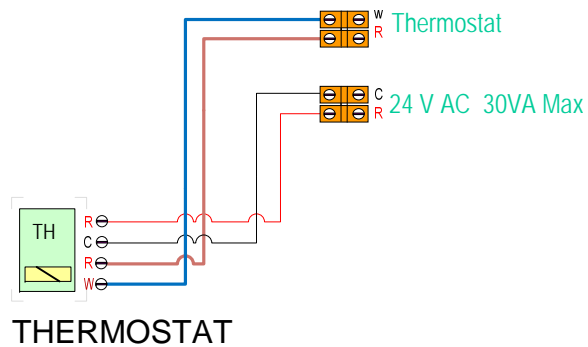

Field Wiring for T-BO-VO-1030

See reverse for Thermostat Wiring Options

Notes:
 This is not an engineered drawing and does not necessarily include all the components for an entire system. It is intended as a representative sample of how the control may be wired for a sample application. It is the responsibility of the installer to seek professional advice and/or install the system to meet all necessary codes for the jurisdiction of the actual installation.

Title

Date:

Drawn:

Thermostat Wiring Options

Notes:
 This is not an engineered drawing and does not necessarily include all the components for an entire system. It is intended as a representative sample of how the control may be wired for a sample application. It is the responsibility of the installer to seek professional advice and/or install the the system to meet all necessary codes for the jurisdiction of the actual installation.

2 Wire Thermostat

3 Wire Thermostat

4 Wire Thermostat

Title
 T-LO-TP-0010
 1 ZONE LOW
 TEMP PANEL

Date:

Drawn: