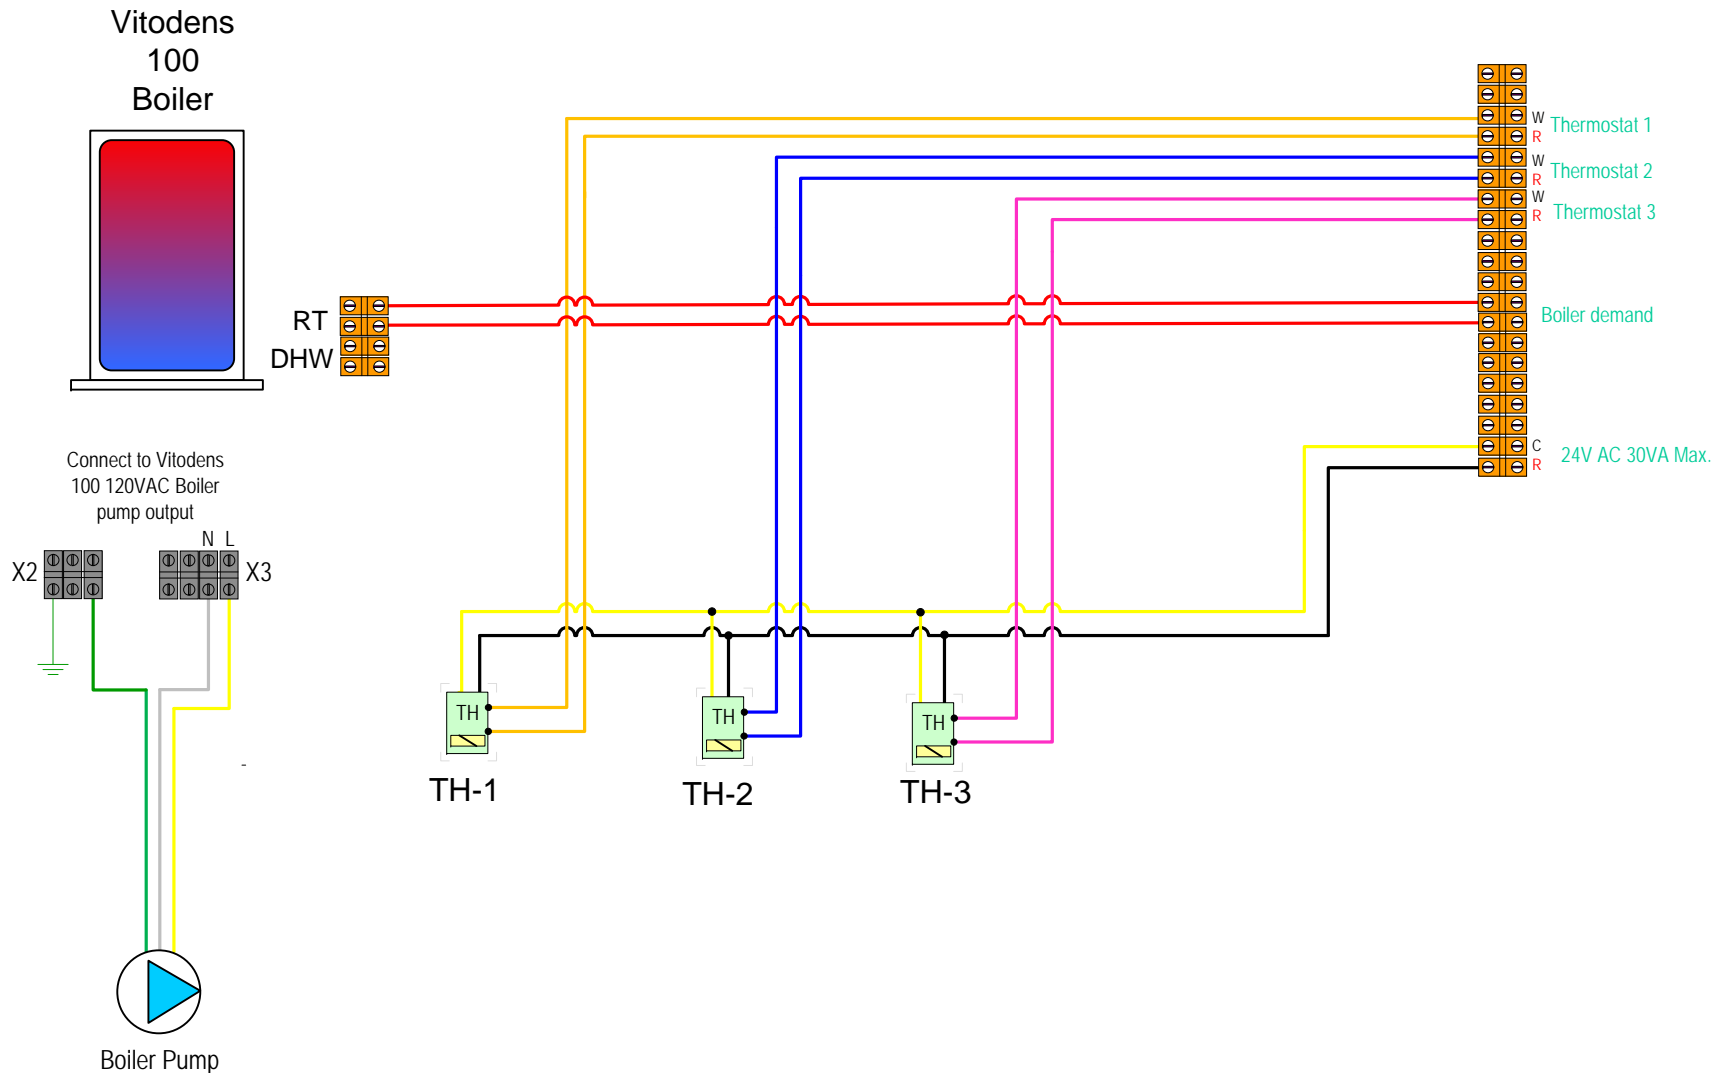

Field Wiring for T-BO-VO-1030

See reverse for Thermostat Wiring Options

Notes:
 This is not an engineered drawing and does not necessarily include all the components for an entire system. It is intended as a representative sample of how the control may be wired for a sample application. It is the responsibility of the installer to seek professional advice and/or install the system to meet all necessary codes for the jurisdiction of the actual installation.

Title

Date:

Drawn:

Thermostat Wiring Options

Notes:
 This is not an engineered drawing and does not necessarily include all the components for an entire system. It is intended as a representative sample of how the control may be wired for a sample application. It is the responsibility of the installer to seek professional advice and/or install the the system to meet all necessary codes for the jurisdiction of the actual installation.

2 Wire Thermostat

3 Wire Thermostat

4 Wire Thermostat

Title
 T-LO-TP-0010
 1 ZONE LOW
 TEMP PANEL

Date:

Drawn: