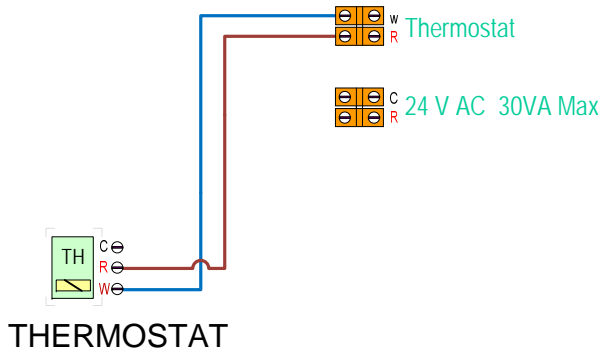

Field Wiring for T-BO-VO-1030

See reverse for Thermostat Wiring Options

Notes:
 This is not an engineered drawing and does not necessarily include all the components for an entire system. It is intended as a representative sample of how the control may be wired for a sample application. It is the responsibility of the installer to seek professional advice and/or install the system to meet all necessary codes for the jurisdiction of the actual installation.

Title

Date:

Drawn:

Thermostat Wiring Options

Notes:
 This is not an engineered drawing and does not necessarily include all the components for an entire system. It is intended as a representative sample of how the control may be wired for a sample application. It is the responsibility of the installer to seek professional advice and/or install the the system to meet all necessary codes for the jurisdiction of the actual installation.

2 Wire Thermostat

3 Wire Thermostat

4 Wire Thermostat

Title
 T-LO-TP-0010
 1 ZONE LOW
 TEMP PANEL

Date:

Drawn: