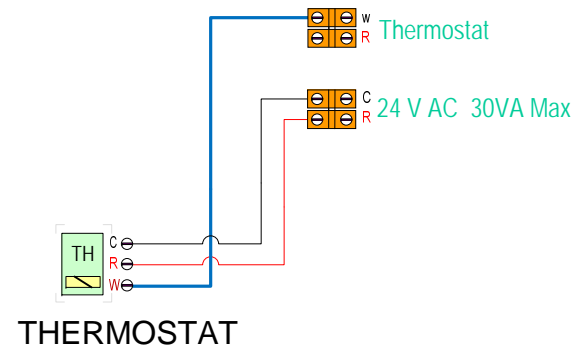

Field Wiring for T-BO-VO-1030

See reverse for Thermostat Wiring Options

Notes:
 This is not an engineered drawing and does not necessarily include all the components for an entire system. It is intended as a representative sample of how the control may be wired for a sample application. It is the responsibility of the installer to seek professional advice and/or install the system to meet all necessary codes for the jurisdiction of the actual installation.

Title

Date:

Drawn:

Thermostat Wiring Options

Notes:
 This is not an engineered drawing and does not necessarily include all the components for an entire system. It is intended as a representative sample of how the control may be wired for a sample application. It is the responsibility of the installer to seek professional advice and/or install the the system to meet all necessary codes for the jurisdiction of the actual installation.

2 Wire Thermostat

3 Wire Thermostat

4 Wire Thermostat

Title
 T-LO-TP-0010
 1 ZONE LOW
 TEMP PANEL

Date:

Drawn: